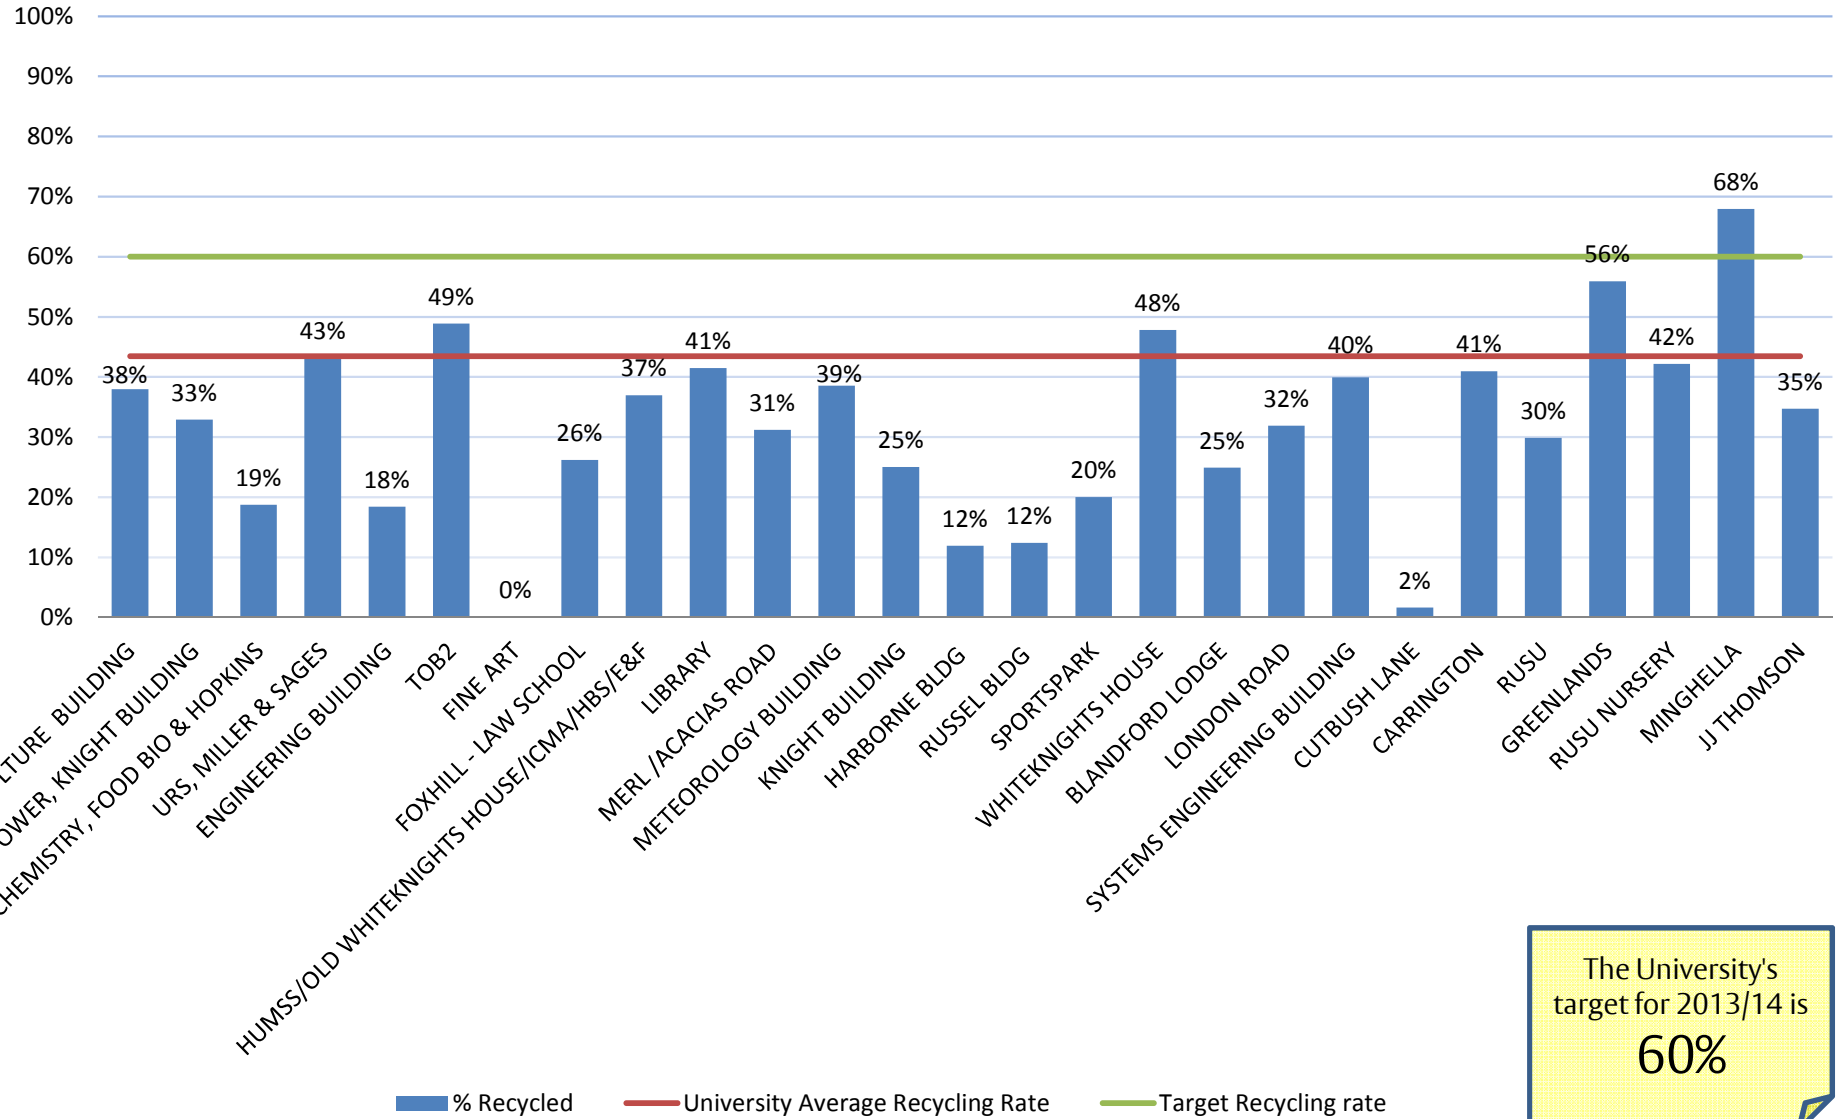

Building and Departmental Recycling League

Results: August - November 2013

The University's target for 2013/14 is **60%**