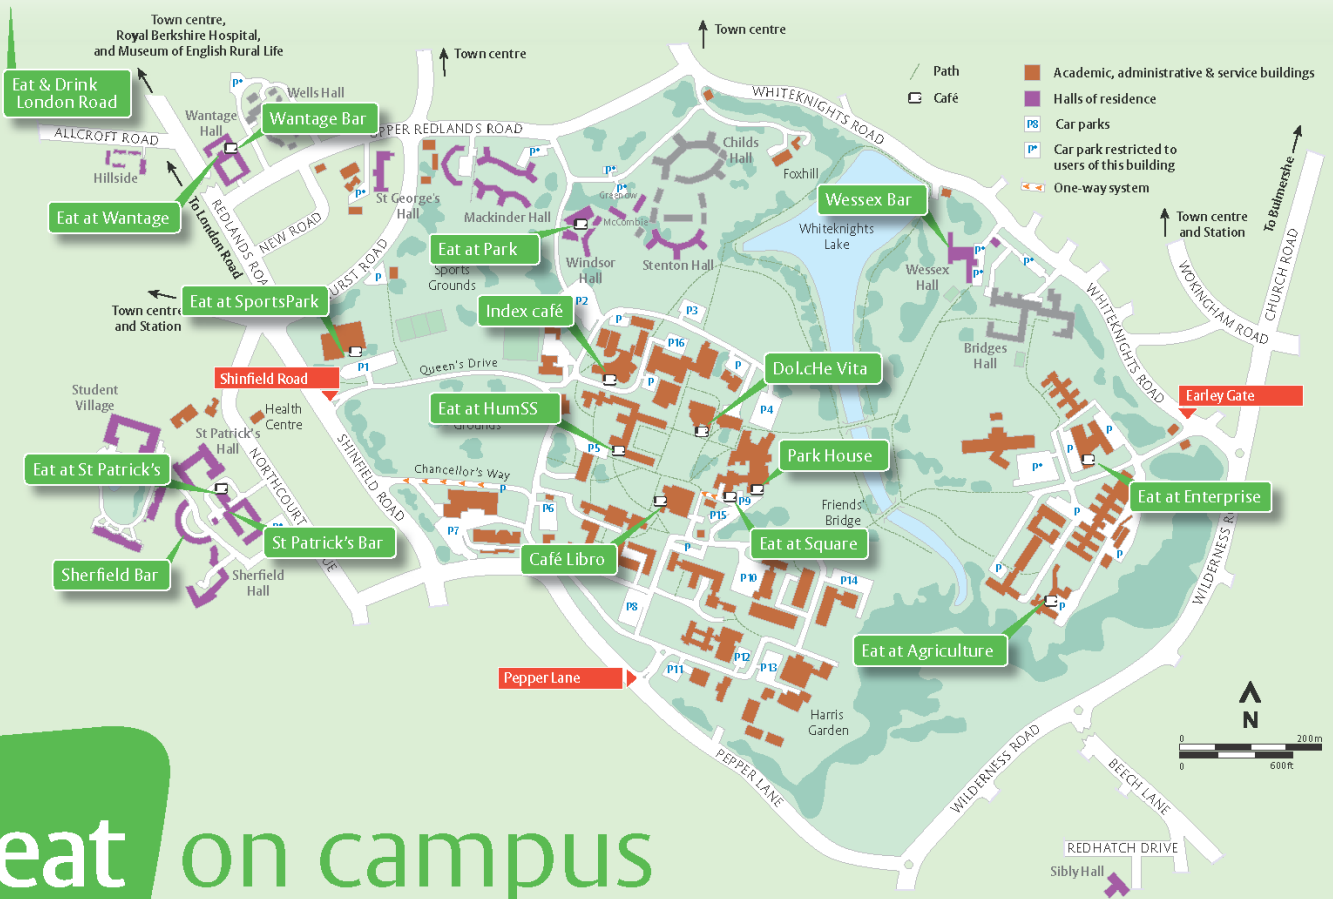

Café Libro

Main Library
9:00am – 4:00pm
Monday – Friday

Eat at HumSS

HumSS Building
8:30am – 3:00pm
Monday – Friday

Eat at Enterprise

Enterprise Centre
9:00am – 3:00pm
Monday – Friday

Eat at the Square

The Square
9:00am – 3:00pm
Monday – Friday

Park Eat

Park Place
8:00am – 3:00pm
Monday – Friday

Eat at SportsPark

SportsPark
8:00am – 8:00pm
Monday – Friday
10:00am – 5:00pm
Saturday – Sunday

Eat & Drink at London Road

LO14
10:00am – 1:00am
Monday – Friday
12:00pm – 1:00am
Saturday
12:00pm – 10:30pm
Sunday

UniRdg_Eat

eat on campus